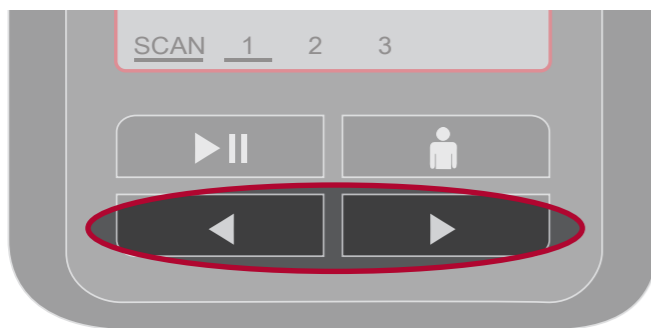

KEY OVERVIEW FOR BODY BIKE PERFORMANCE CONSOLE

TURN ON

Press any key to turn on the console.

PAUSE

Press to pause time/measurements.
Continued press will turn off the console.

ENTER SETTINGS

Single press will enter setting mode.
Continued press will reset the console.

ARROWS

Use arrows to navigate between screens.

SCAN

When the line under SCAN is on, the console will shuffle between the three screens.

SCREEN

The line under the number indicates what screen the console is displaying.