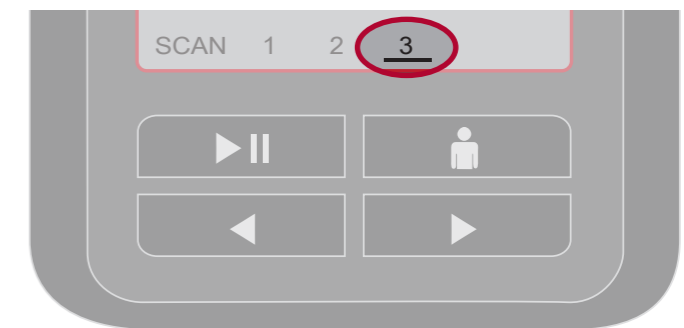

KEY OVERVIEW FOR BODY BIKE PERFORMANCE CONSOLE

TURN ON

Press any key to turn on the console.

PAUSE

Press to pause time/measurements.
Continued press will turn off the console.

ENTER SETTINGS

Single press will enter setting mode.
Continued press will reset the console.

ARROWS

Use arrows to navigate between screens.

SCAN

When the line under SCAN is on, the console will shuffle between the three screens.

SCREEN

The line under the number indicates what screen the console is displaying.