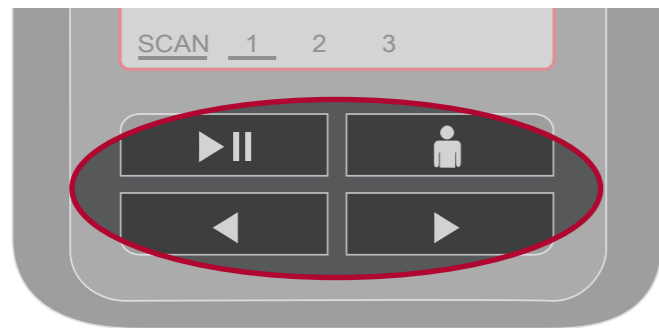

KEY OVERVIEW FOR BODY BIKE PERFORMANCE CONSOLE

TURN ON

Press any key to turn on the console.

PAUSE

Press to pause time/measurements.
Continued press will turn off the console.

ENTER SETTINGS

Single press will enter setting mode.
Continued press will reset the console.

ARROWS

Use arrows to navigate between screens.

SCAN

When the line under SCAN is on, the console will shuffle between the three screens.

SCREEN

The line under the number indicates what screen the console is displaying.