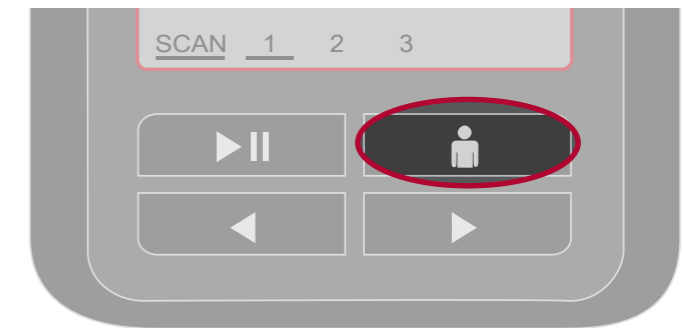

KEY OVERVIEW FOR BODY BIKE PERFORMANCE CONSOLE

TURN ON

Press any key to turn on the console.

PAUSE

Press to pause time/measurements.
Continued press will turn off the console.

ENTER SETTINGS

Single press will enter setting mode.
Continued press will reset the console.

ARROWS

Use arrows to navigate between screens.

SCAN

When the line under SCAN is on, the console will shuffle between the three screens.

SCREEN

The line under the number indicates what screen the console is displaying.