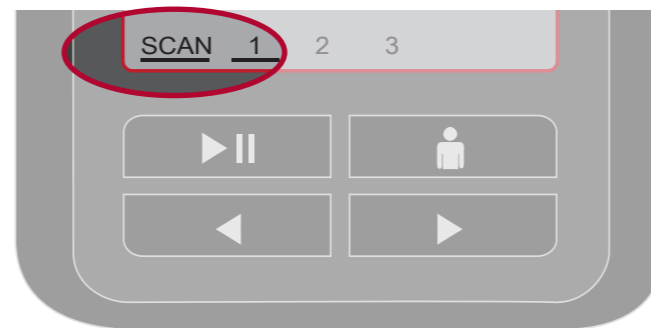

KEY OVERVIEW FOR BODY BIKE PERFORMANCE CONSOLE

TURN ON

Press any key to turn on the console.

PAUSE

Press to pause time/measurements.
Continued press will turn off the console.

ENTER SETTINGS

Single press will enter setting mode.
Continued press will reset the console.

ARROWS

Use arrows to navigate between screens.

SCAN

When the line under SCAN is on, the console will shuffle between the three screens.

SCREEN

The line under the number indicates what screen the console is displaying.