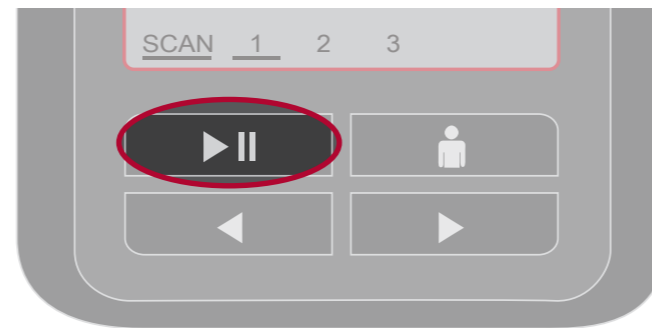

KEY OVERVIEW FOR BODY BIKE PERFORMANCE CONSOLE

TURN ON

Press any key to turn on the console.

PAUSE

Press to pause time/measurements.
Continued press will turn off the console.

ENTER SETTINGS

Single press will enter setting mode.
Continued press will reset the console.

ARROWS

Use arrows to navigate between screens.

SCAN

When the line under SCAN is on, the console will shuffle between the three screens.

SCREEN

The line under the number indicates what screen the console is displaying.